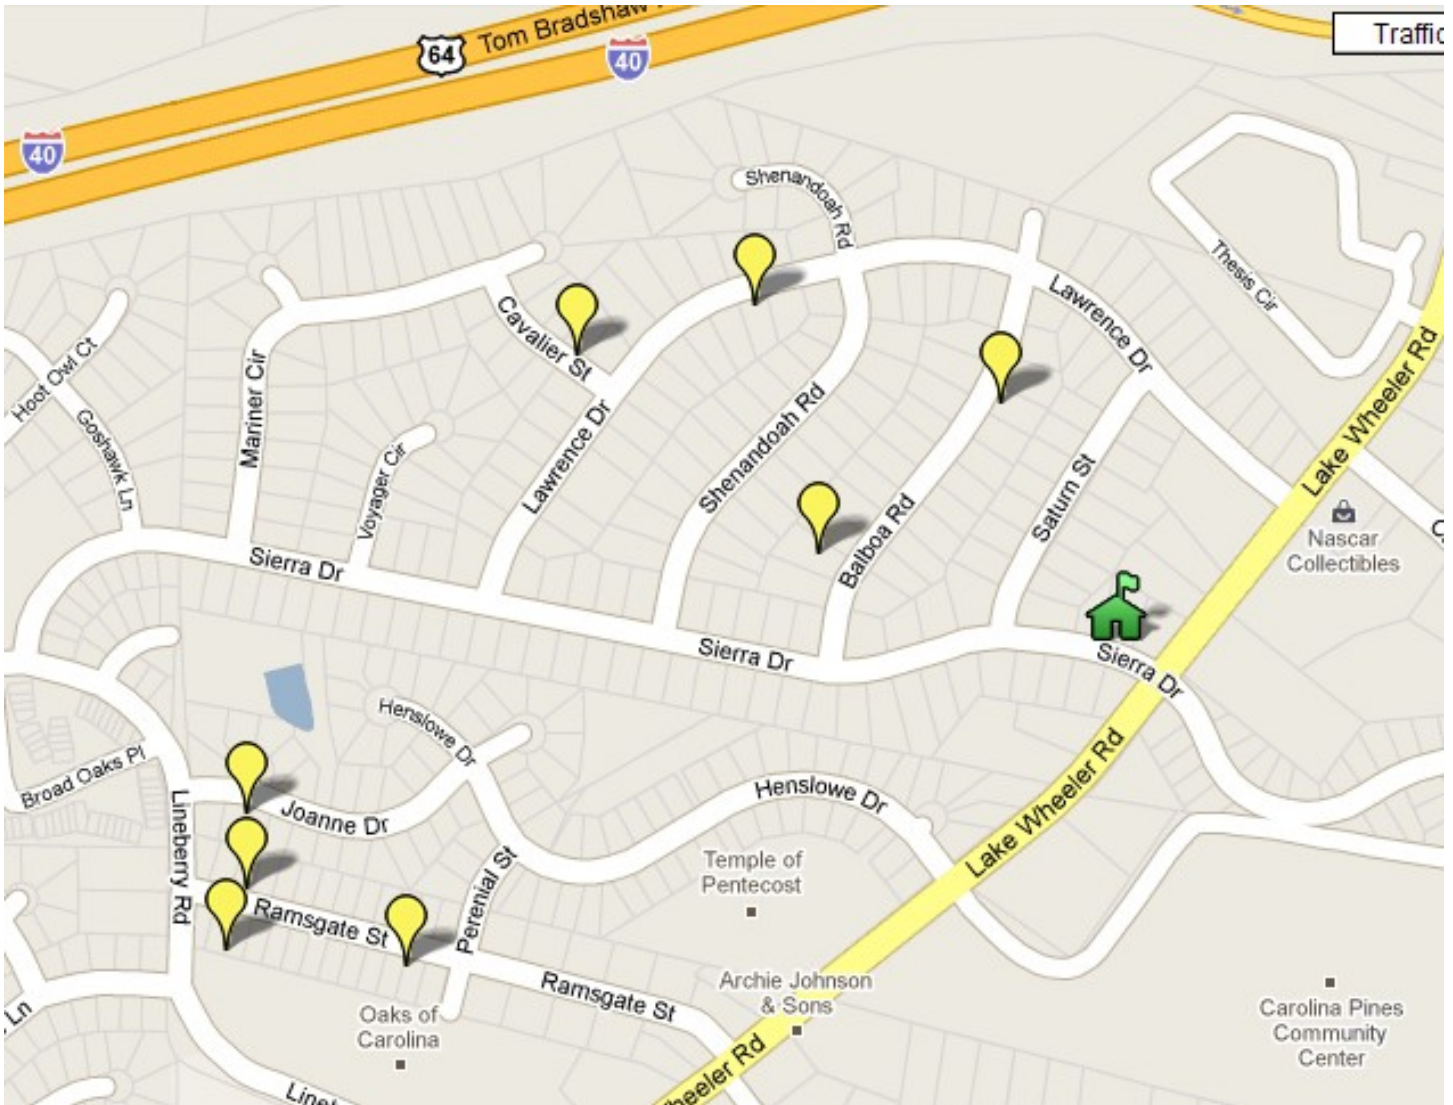

Yard Sale Map

1: Map Pickup Location: 2004 Sierra Drive

2: 3333 Joanne Drive

3: 2140 Ramsgate Street

4: 2137 Ramsgate Street

5: 2101 Ramsgate Street

6: 2404 Cavalier Street

7: 2309 Lawrence Drive

8: 2113 Balboa Road

9: 2140 Balboa Road