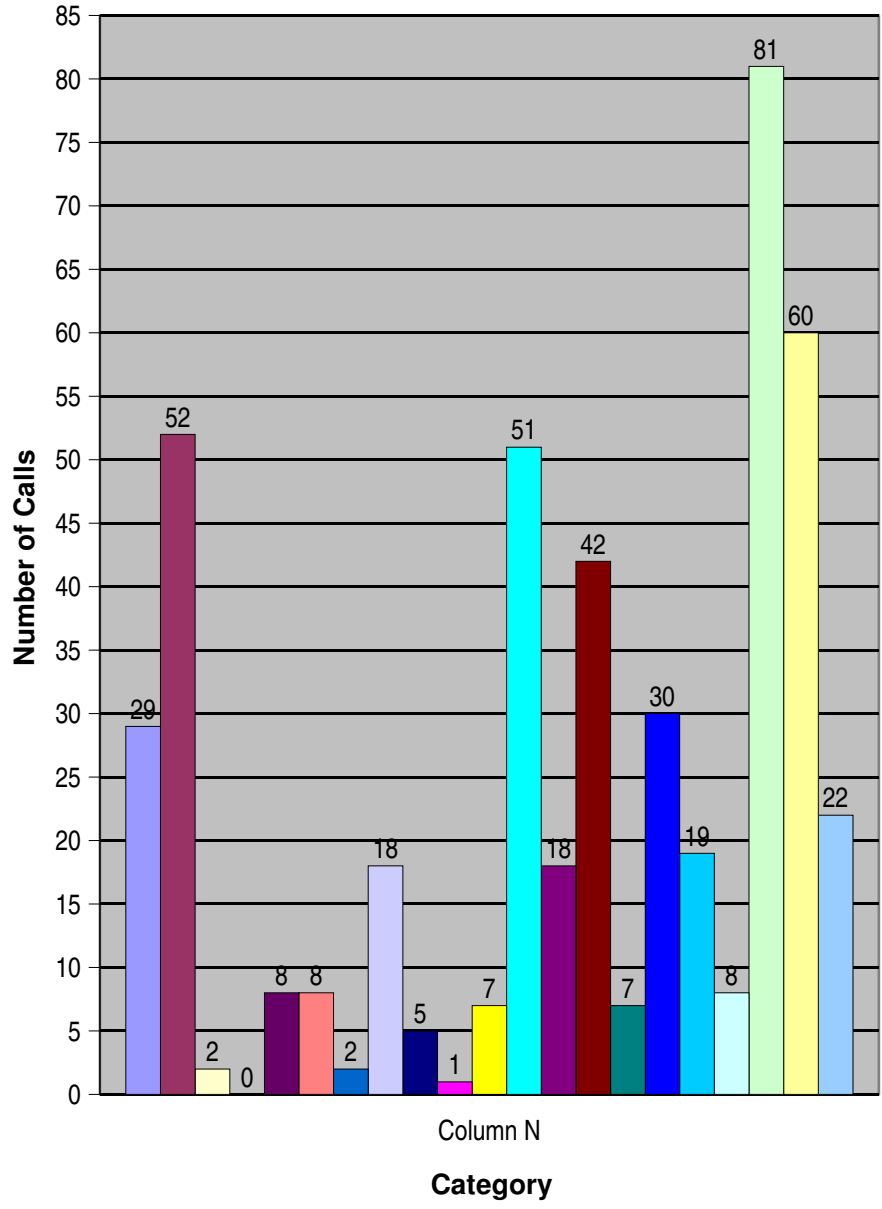

2005 Calls by Category

- 911 Hang-up
- Animal
- Assault/Robbery Attempt
- Begging
- Breaking & Entering (Residential)
- Breaking & Entering (Larceny - Vehicle)
- Damage to Property/Vandalism
- Disturbance
- Drug Law
- Investigation
- Larceny/Fraud
- Loud Music/Party/Noise
- Other *
- Security/Alarm/Property Check
- Shots Fired
- Talk with Officer/Follow-up
- Trespassing/Prowler Suspicious Person
- Suspicious Vehicle
- Vehicle **
- Warrant Served
- Unknown