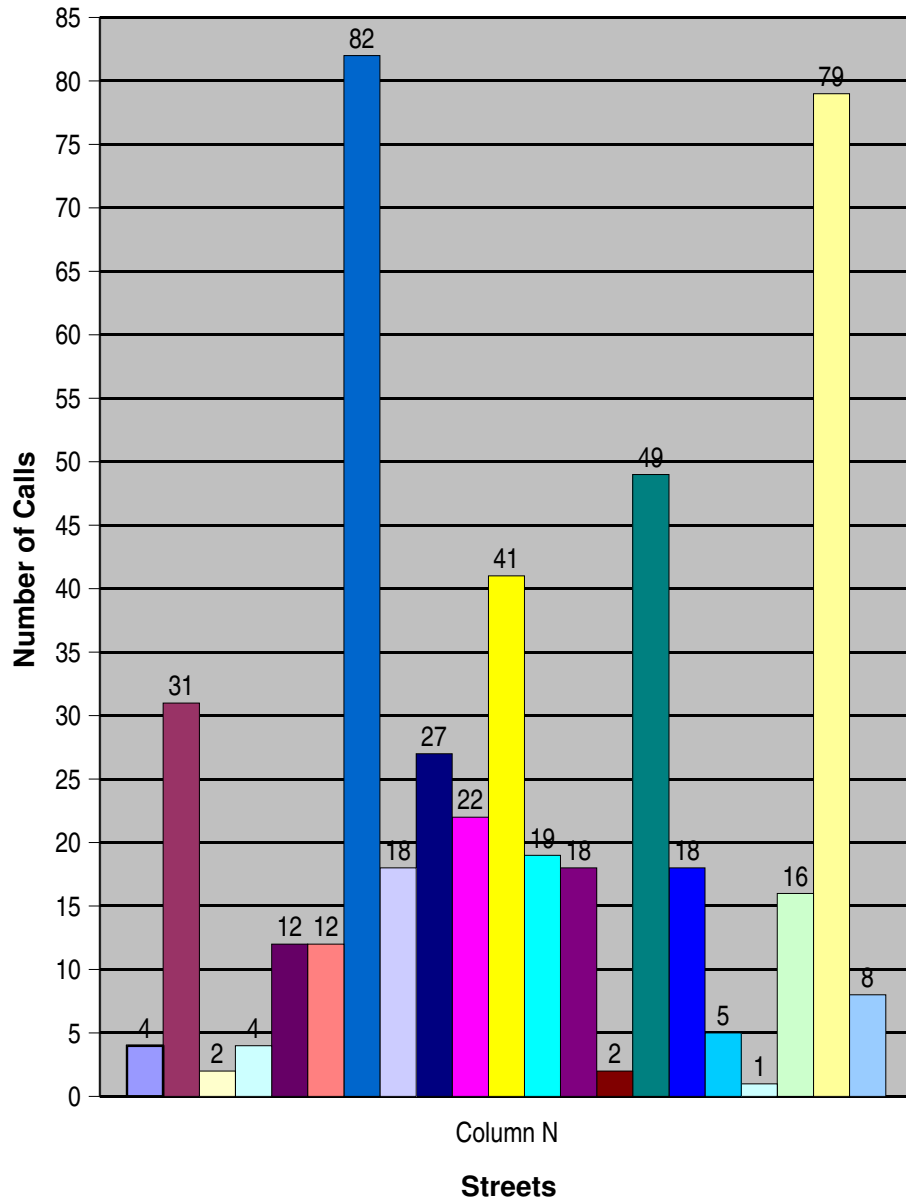

Category:	J	F	M	A	M	J	J	A	S	O	N	D	Totals
Anne Carol Court	0	0	0	0	0	1	0	1	0	2	0	0	4
Balboa Road	4	4	5	1	4	3	1	2	2	1	4	0	31
Brett Circle	0	1	0	0	0	0	0	0	1	0	0	0	2
Cavalier Street	0	0	1	0	0	0	0	0	0	0	1	2	4
Courier Court	0	0	3	0	0	0	2	2	0	1	4	0	12
Goshawk Lane	0	0	0	1	1	1	1	1	1	0	5	1	12
Henslowe Drive	2	2	10	4	8	7	1	2	8	11	12	15	82
Hoot Owl Court	1	0	3	7	2	2	0	0	1	1	1	0	18
Joanne Drive	1	2	1	4	3	1	3	2	4	3	0	3	27
Lake Wheeler Road (Even #2118-2420)	2	0	5	3	2	4	1	0	1	1	0	3	22
Lawrence Drive	3	1	3	4	1	3	2	4	5	8	0	7	41
Lineberry Drive (2400-2620)	0	4	2	1	2	1	3	2	1	0	2	1	19
Mariner Circle	1	2	4	1	4	0	2	2	0	1	1	0	18
Perennial Street	0	0	0	1	0	0	0	0	0	1	0	0	2
Ramsgate Street	1	2	4	6	4	2	3	4	5	4	9	5	49
Saturn Street	1	1	1	2	1	0	3	0	1	5	1	2	18
Scattered Oaks	0	0	2	0	0	0	1	0	0	0	0	2	5
Shenandoah Circle (2012-2025)	0	0	0	0	0	0	0	0	1	0	0	0	1
Shenandoah Road	4	0	2	0	1	2	3	1	1	1	1	0	16
Sierra Drive (2000-2641)	2	9	6	3	10	3	6	6	8	9	8	9	79
Voyager Circle	1	0	1	1	0	2	0	0	1	2	0	0	8

2005 Calls

Total Calls	23	28	53	39	43	32	32	29	41	51	49	50	470
-------------	----	----	----	----	----	----	----	----	----	----	----	----	-----

2005 Calls

2005 Calls

2005 Calls

2005 Calls

2005 Calls By Street

- Anne Carol Court
- Balboa Road
- Brett Circle
- Cavalier Street
- Courier Court
- Goshawk Lane
- Henslowe Drive
- Hoot Owl Court
- Joanne Drive
- Lake Wheeler Road (Even #2118-2420)
- Lawrence Drive
- Lineberry Drive (2400-2620)
- Mariner Circle
- Perennial Street
- Ramsgate Street
- Saturn Street
- Scattered Oaks
- Shenandoah Circle (2012-2025)
- Shenandoah Road
- Sierra Drive (2000-2641)
- Voyager Circle